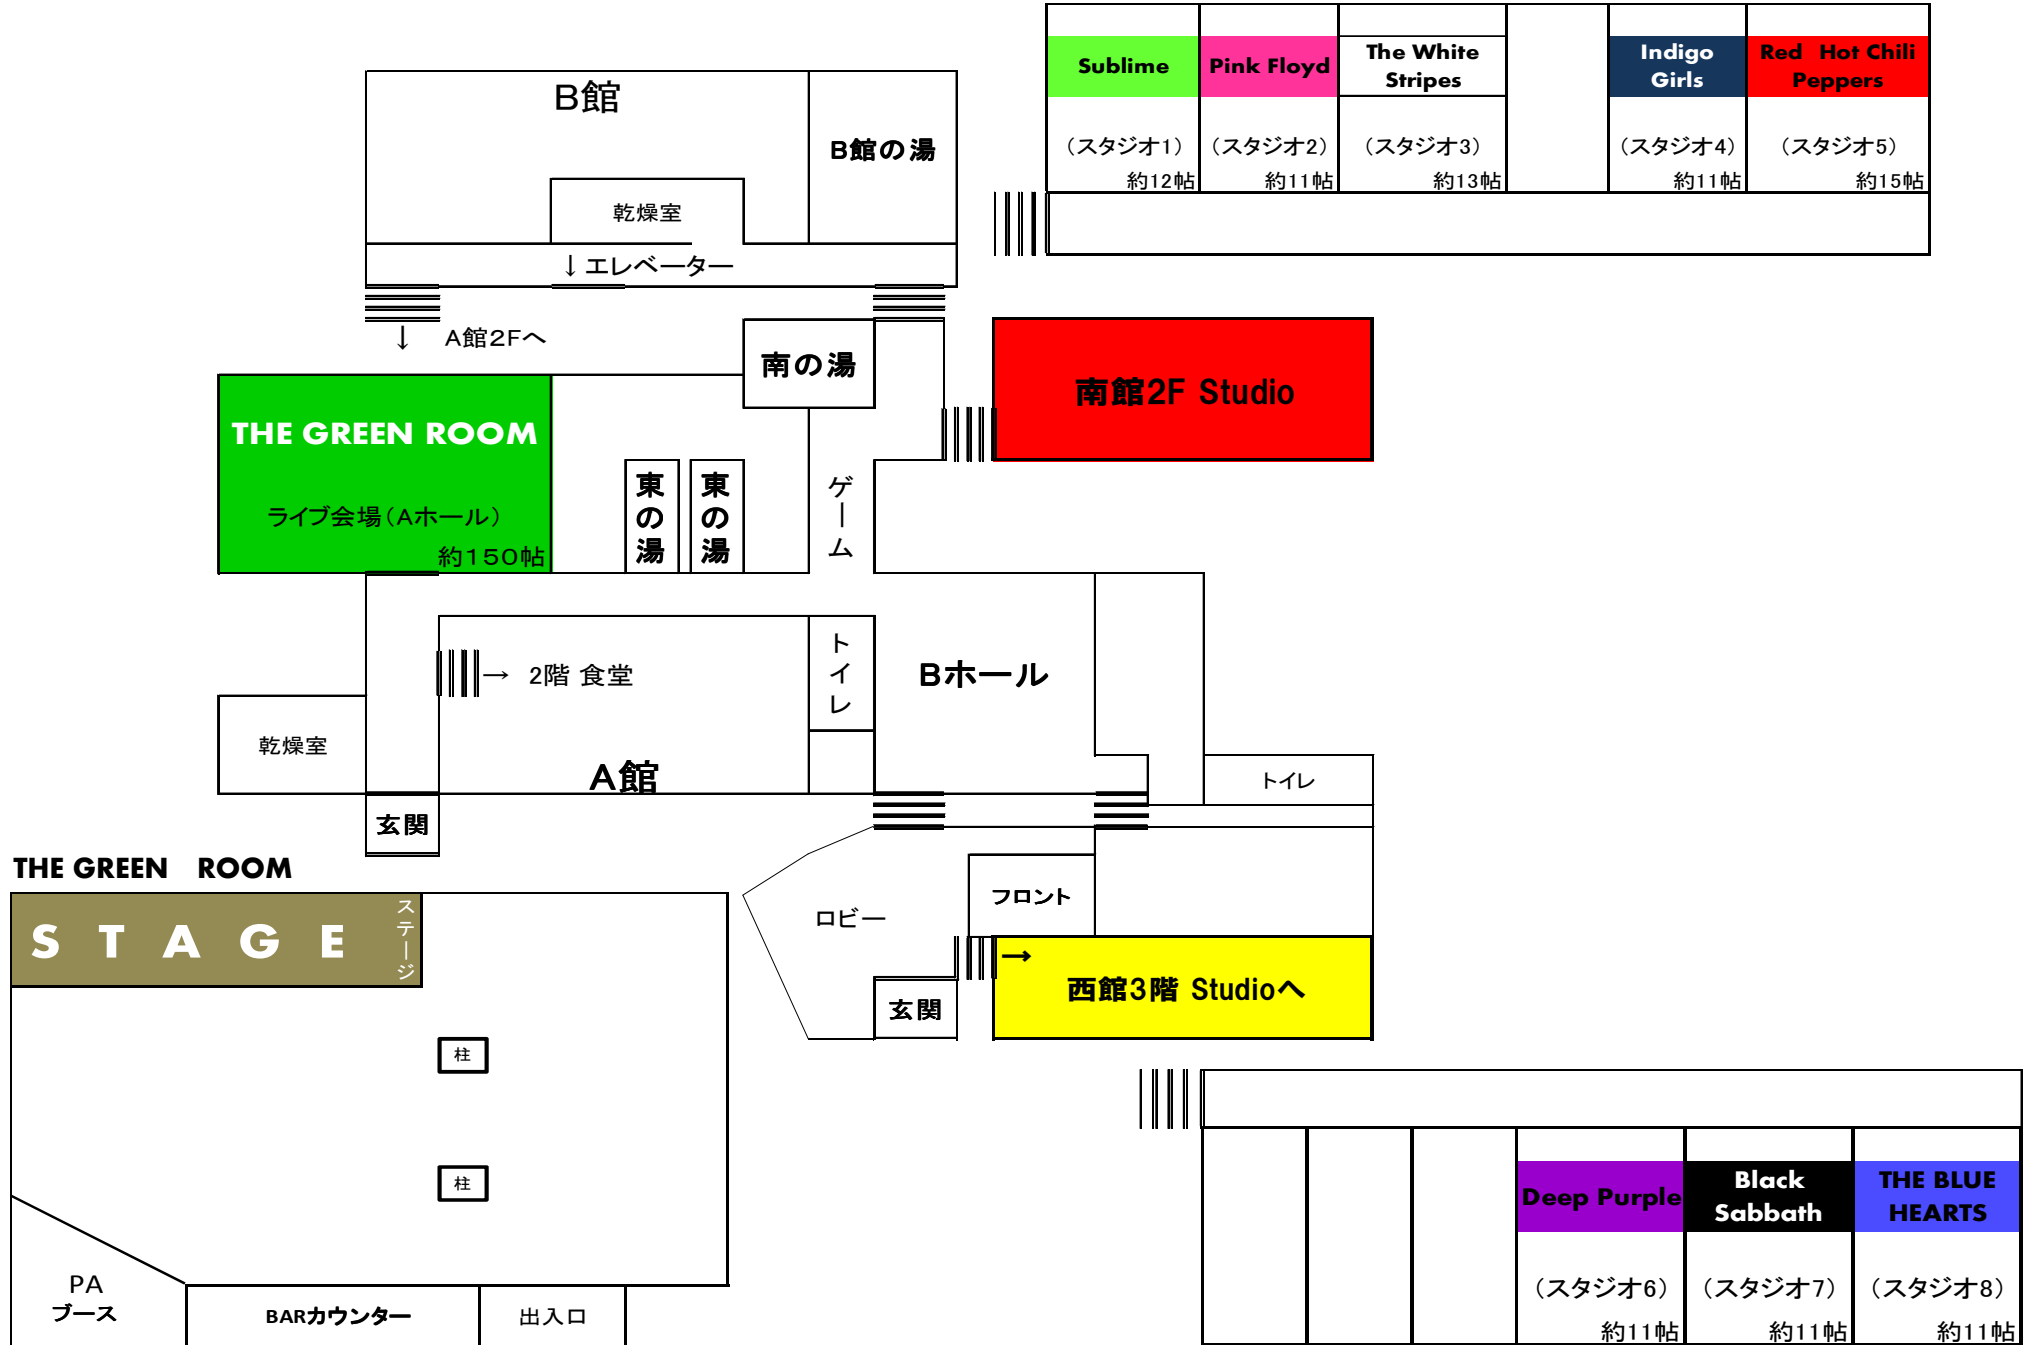

KITASHIGA GRAND HOTEL WEST

STUDIO PHOTO

Sublime
studio 1

Red Hot Chili Peppers
studio 5

Pink Floyd
studio 2

Deep Purple
studio 6

The White stripes
studio 3

Black Sabbath
studio 7